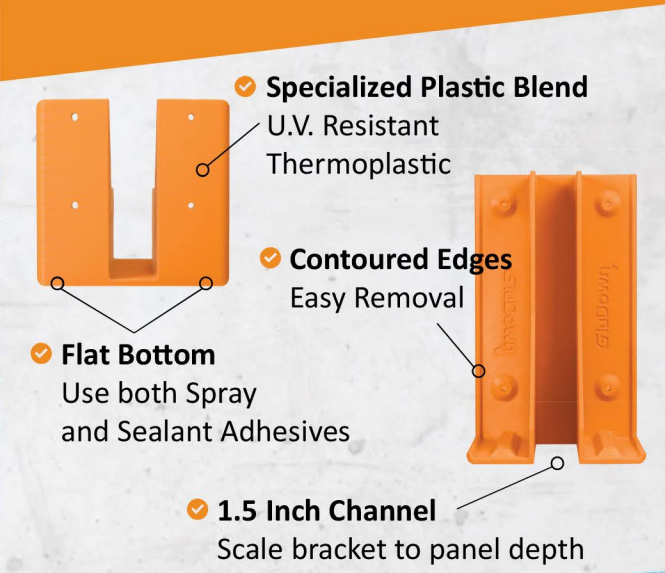

## Beyond *NORMAL* Forming

- ✓ 1.5 Inch Scaling Channel
- ✓ Truncated Fastener Points
- ✓ Specialized Plastic Blend
- ✓ Contoured Edges
- ✓ Flat Bottom

### Product Information

Part Number: GD7150	Width: 6 inches
Brackets per box: 24	Length: 10 inches
Brackets per pallet 576	Height: 5.25 inches

Request a demo today!