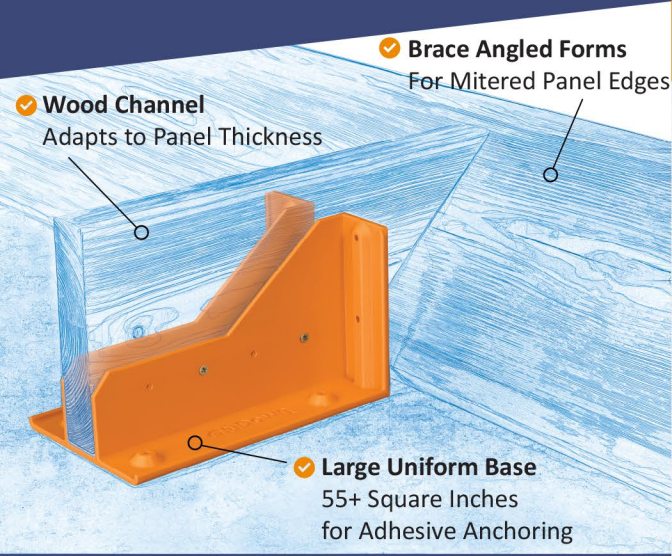

Vudu Bracket™

by GluDown